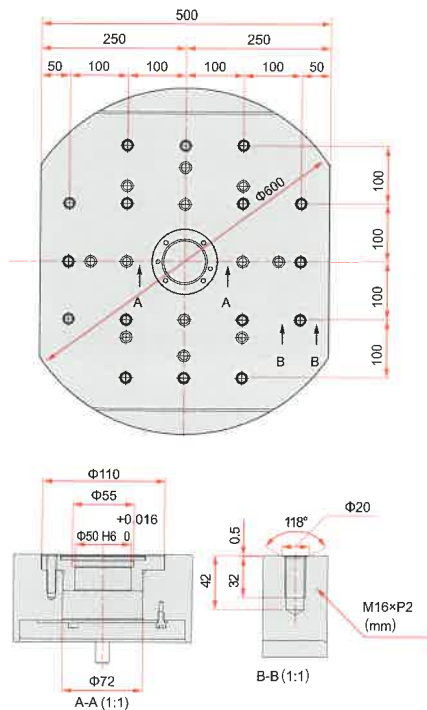

Table Dimensions

unit : mm

VARIAXIS j-500, j-500/5X

Tapped pallet with location bore (standard)

T-slot pallet with location bore (option)

VARIAXIS j-600, j-600/5X

Tapped pallet with location bore (standard)

T-slot pallet with location bore (option)