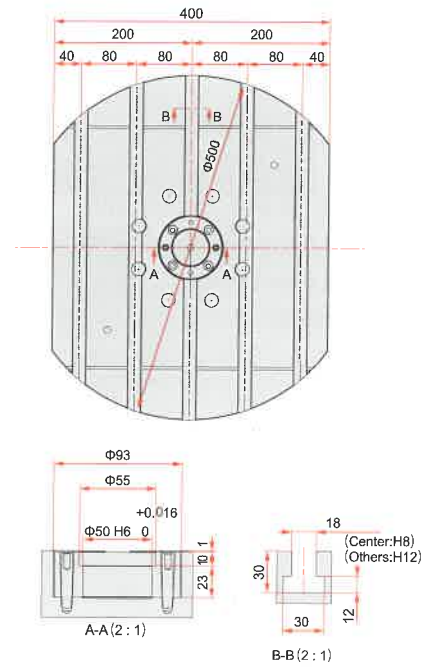

Table Dimensions

unit : mm

VARIAXIS j-500, j-500/5X

Tapped pallet with location bore (standard)

T-slot pallet with location bore (option)

VARIAXIS j-600, j-600/5X

Tapped pallet with location bore (standard)

T-slot pallet with location bore (option)