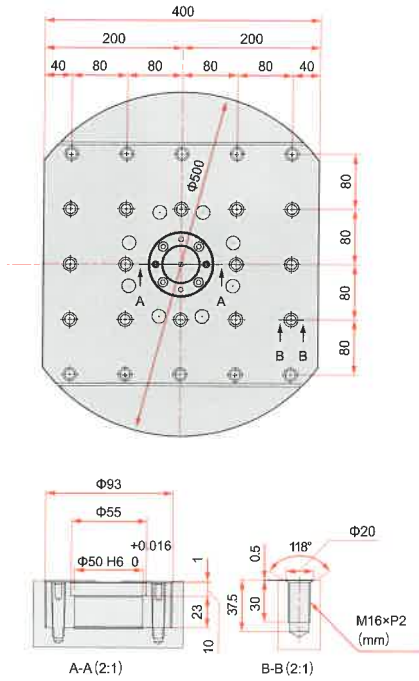

Table Dimensions

unit : mm

VARIAXIS j-500, j-500/5X

Tapped pallet with location bore (standard)

T-slot pallet with location bore (option)

VARIAXIS j-600, j-600/5X

Tapped pallet with location bore (standard)

T-slot pallet with location bore (option)